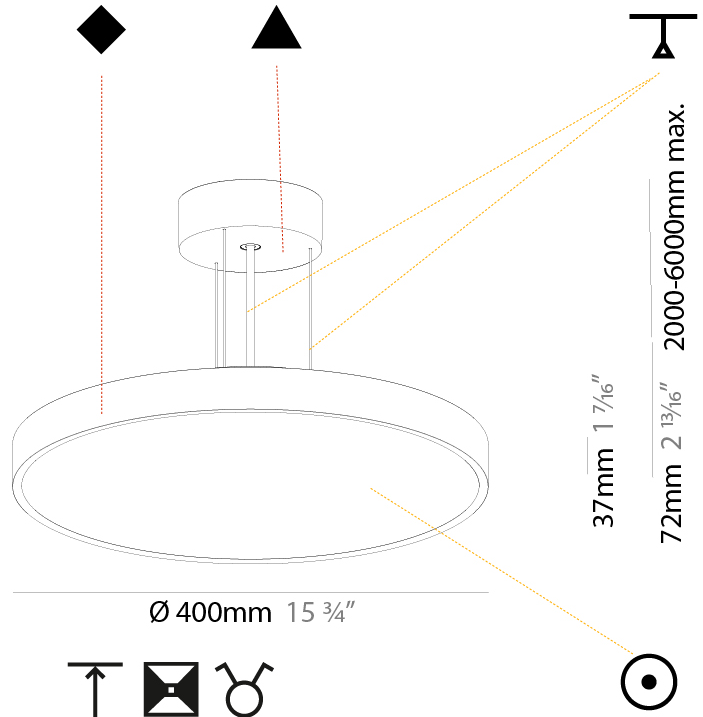

GENERAL

Series: Sign Diva
Subseries: Sign Diva
Partner: Prolicht
Division: Architectural
Installation: Suspension
Product Type: Pendant
Mounting Location: Ceiling
Light Distribution: Direct / Indirect

PHYSICAL

Shape: Round
Diameter (mm): 400
Diameter (in): 15 3/4
Height (mm): 72
Height (in): 2 13/16
Max. Overall Height (mm): 2072
Max. Overall Height (in): 81 3/16
Weight (kg): 3.398
Weight (lbs): 7.49

Diffuser: [PMMA - Opal / Micro-Prism / Sparkling Secret / Vintage Industrial with Shine Ring](#)
Fixture Finish: [SSR / BKV / CWI / CRY / HAB / UFT / ITA / RUA / FTG / MYG / LOD / PUS / FRO / FUP / KIA / POP / BLS / SPG / MEY / GOH / CHC / COM / ABZ / JAG / OBR / MOS / ROR](#)
Fixture Material: [PMMA / Extruded Aluminum / Steel](#)
Cable Details: [2000mm or 6000mm Transparent Cable](#)

ELECTRICAL

Lamp Type: LED (Zhaga Standard)
Input Wattage (W): 34.1
Total Output Wattage (W): 16 / 12
Dimming: [Tri-Mode (Non-Dimming and Phase Dimming (120Vac only) and 0-10V Dimming)](#)
Driver Included: Yes
Driver Location: Integrated
Driver Type: Constant Current - Universal
Driver Class: Class 2
Input Voltage (V): 120 - 277
Constant Current (MA): 500

LED

Color Temperature (°K): [2700 / 3000 / 3500 / 4000](#)
Max. Delivered Lumen (lm): [2676 / 2651 / 2681 / 2736](#)
CRI: >90 CRI
Lamp Life (hrs): 50000

OPTICAL

RATINGS AND CERTIFICATIONS

Certified By: Certified for North American Standards
IP rating: IP20