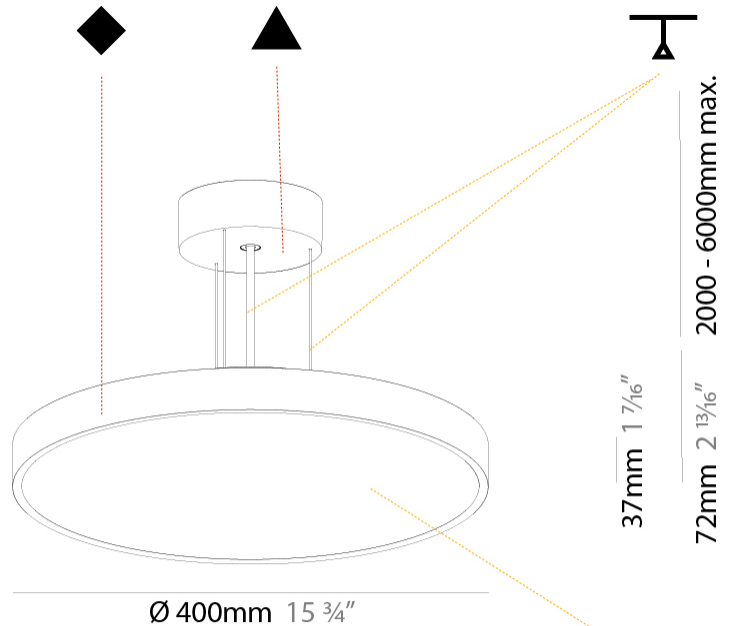

GENERAL

Series: Sign Diva
Subseries: Sign Diva
Partner: Prolicht
Division: Architectural
Installation: Suspension
Product Type: Pendant
Mounting Location: Ceiling
Light Distribution: Direct

PHYSICAL

Shape: Round
Diameter (mm): 400
Diameter (in): 15 3/4
Height (mm): 72
Height (in): 2 13/16
Max. Overall Height (mm): 2072
Max. Overall Height (in): 81 3/16
Weight (kg): 2.972
Weight (lbs): 6.55
Diffuser: PMMA - Opal / Micro-Prism / Sparkling Secret / Vintage Industrial with Shine Ring
Fixture Finish: SSR / BKV / CWI / CRY / HAB / UFT / ITA / RUA / FTG / MYG / LOD / PUS / FRO / FUP / KIA / POP / BLS / SPG / MEY / GOH / CHC / COM / ABZ / JAG / OBR / MOS / ROR
Fixture Material: PMMA / Extruded Aluminum / Steel
Cable Details: 2000mm or 6000mm Transparent Cable

ELECTRICAL

Lamp Type: LED (Zhaga Standard)
Input Wattage (W): 19.8
Total Output Wattage (W): 16
Dimming: Tri-Mode (Non-Dimming and Phase Dimming (120Vac only) and 0-10V Dimming)
Driver Included: Yes
Driver Location: Integrated
Driver Type: Constant Current - Universal
Driver Class: Class 2
Input Voltage (V): 120 - 277
Constant Current (MA): 500

LED

Color Temperature (°K): 2700 / 3000 / 3500 / 4000
Max. Delivered Lumen (lm): 1160 / 1733 / 1741 / 1776
CRI: >90 CRI
Lamp Life (hrs): 50000

OPTICAL

RATINGS AND CERTIFICATIONS

Certified By: Certified for North American Standards
IP rating: IP20