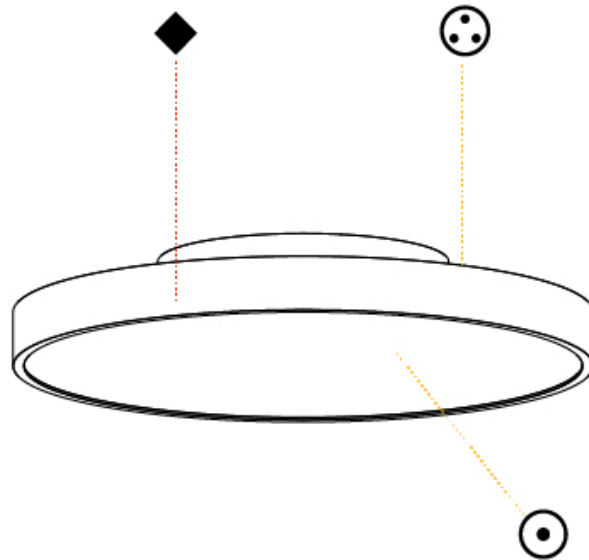

SIGN DIVA SURFACE

A3D091-

PROJECT

TYPE

SPECIFIER

QUANTITY

DATE

A