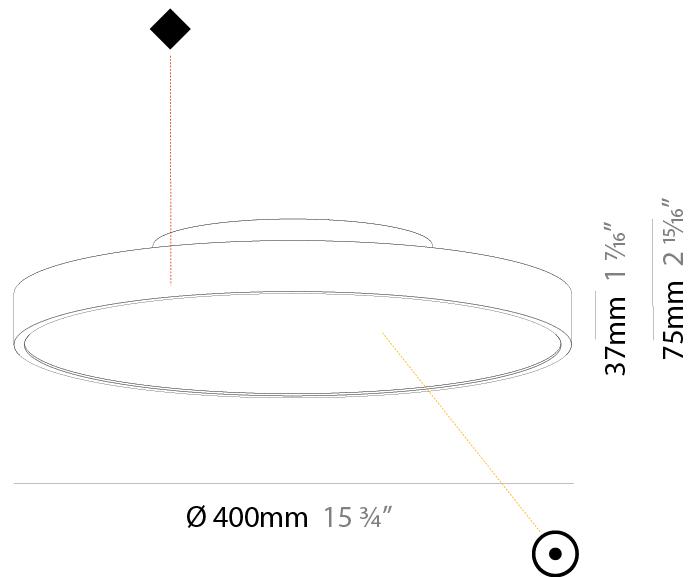

GENERAL

Series: Sign Diva
Subseries: Sign Diva
Partner: Prolicht
Division: Architectural
Installation: Surface
Product Type: Ceiling Surface
Mounting Location: Ceiling
Light Distribution: Direct

PHYSICAL

Shape: Round
Diameter (mm): 400
Diameter (in): 15 3/4
Height (mm): 75
Height (in): 2 15/16
Weight (kg): 2.306
Weight (lbs): 5.084
Diffuser: PMMA - Opal/Micro-Prism/Sparkling Secret/Vintage Industrial with Shine Ring
Fixture Finish: SSR / BKV / CWI / CRY / HAB / UFT / ITA / RUA / FTG / MYG / LOD / PUS / FRO / FUP / KIA / POP / BLS / SPG / MEY / GOH / CHC / COM / ABZ / JAG / OBR / MOS / ROR
Fixture Material: PMMA / Extruded Aluminum / Steel

ELECTRICAL

Lamp Type: LED (Zhaga Standard)
Input Wattage (W): 19.8
Total Output Wattage (W): 16
Dimming: Tri-Mode (Non-Dimming and Phase Dimming (120Vac only) and 0-10V Dimming)
Driver Included: Yes
Driver Location: Integrated
Driver Type: Constant Current - Universal
Driver Class: Class 2
Input Voltage (V): 120 - 277
Constant Current (MA): 500

LED

Color Temperature (°K): 3000 / 3500 / 4000
Max. Delivered Lumen (lm): 2260 / 2293 / 2340
CRI: >90 CRI
Lamp Life (hrs): 50000

OPTICAL

RATINGS AND CERTIFICATIONS

Certified By: Certified for North American Standards
IP rating: IP20