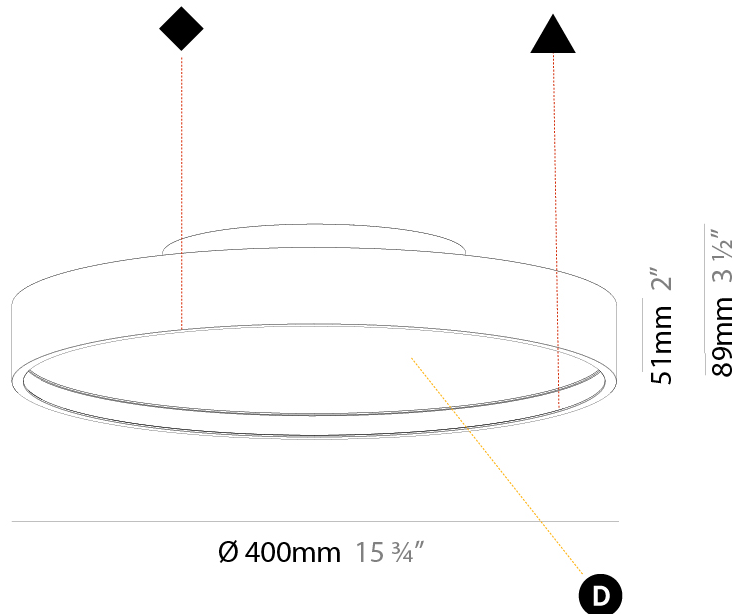

GENERAL

Series: Sign Diva
Subseries: Sign Diva Korona
Partner: Prolicht
Division: Architectural
Installation: Surface
Product Type: Ceiling Surface
Mounting Location: Ceiling
Light Distribution: Direct

PHYSICAL

Shape: Round
Diameter (mm): 400
Diameter (in): 15 3/4
Height (mm): 89
Height (in): 3 1/2
Weight (kg): 2.636
Weight (lbs): 5.811
Diffuser: PMMA - Opal/Micro-Prism/Sparkling Secret/Vintage Industrial
Fixture Finish: SSR / BKV / CWI / CRY / HAB / UFT / ITA / RUA / FTG / MYG / LOD / PUS / FRO / FUP / KIA / POP / BLS / SPG / MEY / GOH / CHC / COM / ABZ / JAG / OBR / MOS / ROR
Fixture Material: PMMA / Extruded Aluminum / Steel

ELECTRICAL

Lamp Type: LED (Zhaga Standard)
Input Wattage (W): 19.8
Total Output Wattage (W): 16
Dimming: Tri-Mode (Non-Dimming and Phase Dimming (120Vac only) and 0-10V Dimming)
Driver Included: Yes
Driver Location: Integrated
Driver Type: Constant Current - Universal
Driver Class: Class 2
Input Voltage (V): 120 - 277
Constant Current (MA): 500

LED

Color Temperature (°K): 3000 / 3500 / 4000
Max. Delivered Lumen (lm): 2260 / 2293 / 2340
CRI: >90 CRI
Lamp Life (hrs): 50000

OPTICAL

RATINGS AND CERTIFICATIONS

Certified By: Certified for North American Standards
IP rating: IP20