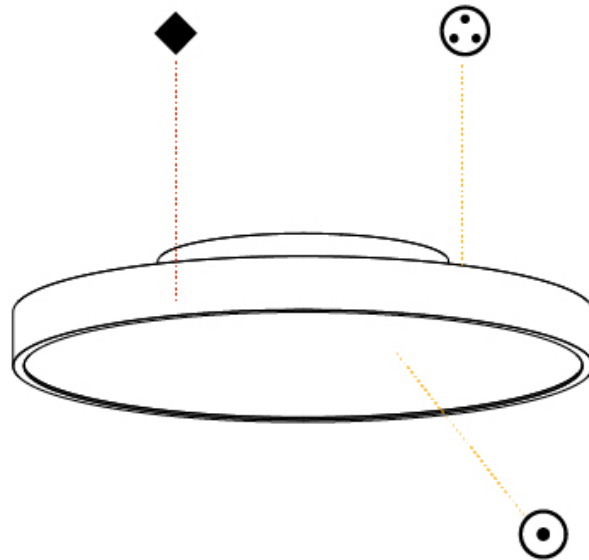

SIGN DIVA SURFACE

A3D086-

PROJECT	_____
TYPE	_____
SPECIFIER	_____
QUANTITY	_____
DATE	_____