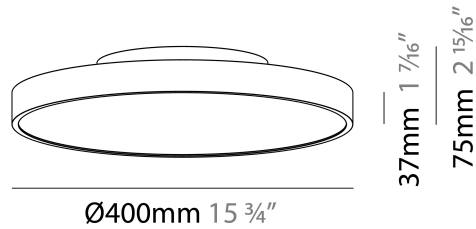

GENERAL

Series: Sign Diva
Subseries: Sign Diva
Partner: Prolicht
Division: Architectural
Installation: Surface
Product Type: Ceiling Surface
Mounting Location: Ceiling
Light Distribution: Direct / Indirect

PHYSICAL

Shape: Round
Diameter (mm): 400
Diameter (in): 15 3/4
Height (mm): 75
Height (in): 2 15/16
Weight (kg): 2.302
Weight (lbs): 5.075

Diffuser: Direct - PMMA - Opal/Micro-Prism/Sparkling Secret/Vintage Industrial with Shine Ring / Indirect - White/Yellow/Orange/Red/Blue/Green

Fixture Finish: SSR / BKV / CWI / CRY / HAB / UFT / ITA / RUA / FTG / MYG / LOD / PUS / FRO / FUP / KIA / POP / BLS / SPG / MEY / GOH / CHC / COM / ABZ / JAG / OBR / MOS / ROR

Fixture Material: PMMA / Extruded Aluminum / Steel

ELECTRICAL

Lamp Type: LED (Zhaga Standard)
Input Wattage (W): 19.8
Total Output Wattage (W): 16
Dimming: Tri-Mode (Non-Dimming and Phase Dimming (120Vac only) and 0-10V Dimming)
Driver Included: Yes
Driver Location: Integrated
Driver Type: Constant Current - Universal
Driver Class: Class 2
Input Voltage (V): 120 - 277
Constant Current (MA): 500

LED

Color Temperature (*K): 3000 / 3500 / 4000
Max. Delivered Lumen (lm): 2280 / 2313 / 2360
CRI: >90 CRI
Lamp Life (hrs): 50000

OPTICAL

RATINGS AND CERTIFICATIONS

Certified By: Certified for North American Standards
IP rating: IP20