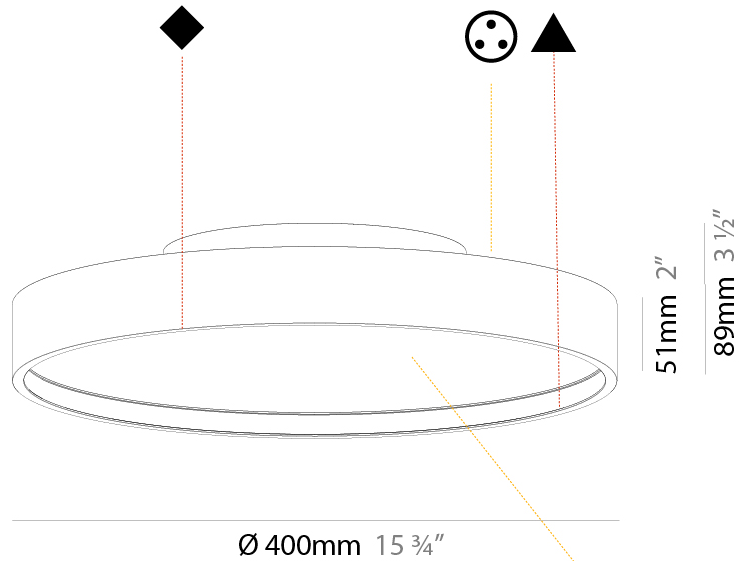

GENERAL

Series: Sign Diva
Subseries: Sign Diva Korona
Partner: Prolicht
Division: Architectural
Installation: Surface
Product Type: Ceiling Surface
Mounting Location: Ceiling
Light Distribution: Direct / Indirect

PHYSICAL

Shape: Round
Diameter (mm): 400
Diameter (in): 15 3/4
Height (mm): 89
Height (in): 3 1/2
Weight (kg): 3.113
Weight (lbs): 6.863
Diffuser: Direct - PMMA - Opal/Micro-Prism/Sparkling Secret/Vintage Industrial / Indirect - White/Yellow/Orange/Red/Blue/Green
Fixture Finish: SSR / BKV / CWI / CRY / HAB / UFT / ITA / RUA / FTG / MYG / LOD / PUS / FRO / FUP / KIA / POP / BLS / SPG / MEY / GOH / CHC / COM / ABZ / JAG / OBR / MOS / ROR
Fixture Material: PMMA / Extruded Aluminum / Steel

ELECTRICAL

Lamp Type: LED (Zhaga Standard)
Input Wattage (W): 19.8
Total Output Wattage (W): 16
Dimming: Tri-Mode (Non-Dimming and Phase Dimming (120Vac only) and 0-10V Dimming)
Driver Included: Yes
Driver Location: Integrated
Driver Type: Constant Current - Universal
Driver Class: Class 2
Input Voltage (V): 120 - 277
Constant Current (MA): 500

LED

Color Temperature (°K): 3000 / 3500 / 4000
Max. Delivered Lumen (lm): 2280 / 2313 / 2360
CRI: >90 CRI
Lamp Life (hrs): 50000

OPTICAL

RATINGS AND CERTIFICATIONS

Certified By: Certified for North American Standards
IP rating: IP20